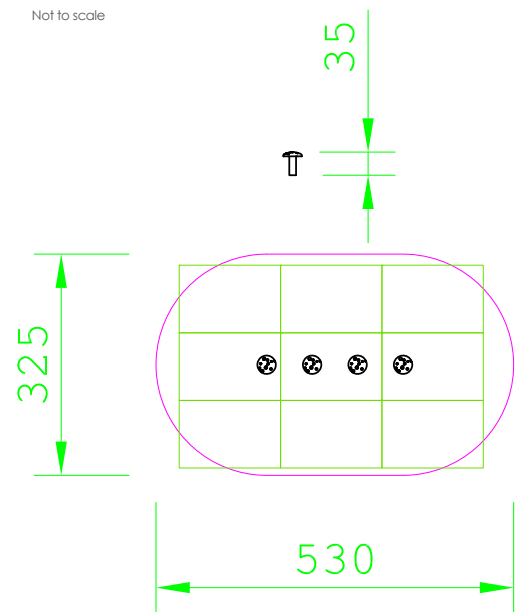

Product Name	Jumping Mushroom
Product Code	906110350R
Material	BS EN 350-02 Class 1 Robinia Timber
Product Category	FHS Climbing & Balancing
Age Range	4 to 10
Product Type	Multi Activity Unit
Fixings	Stainless Steel Fixings & Galvanised Plates
Free Space Area m2	17
Free Space Loosefill m2	17
FFH	0.6
Area Required (LxW)	5.3 x 3.25
Grassmat Total (M²)	n/a
Edge Length LM	n/a

Plan View
Not to scale