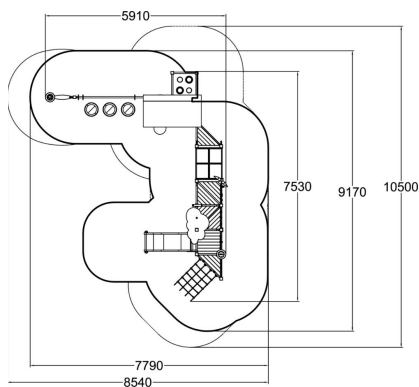

-  Climbing
2
-  Play panels
7
-  Roofs
2
-  Slides
1
-  Towers
1

User age	1+
Number of users	12
Product length, mm	5910
Product width, mm	7530
Product height, mm	3040
Impact area, m ²	45.5
Falling space, m ²	56.2
Height required, mm	3040
Max. free fall height, mm	1000
Safety info	EN 1176-1, 3 TÜV
Installation time (for 1), H	18
Foundation options	deep_mounting
Colour of walls and HPL	